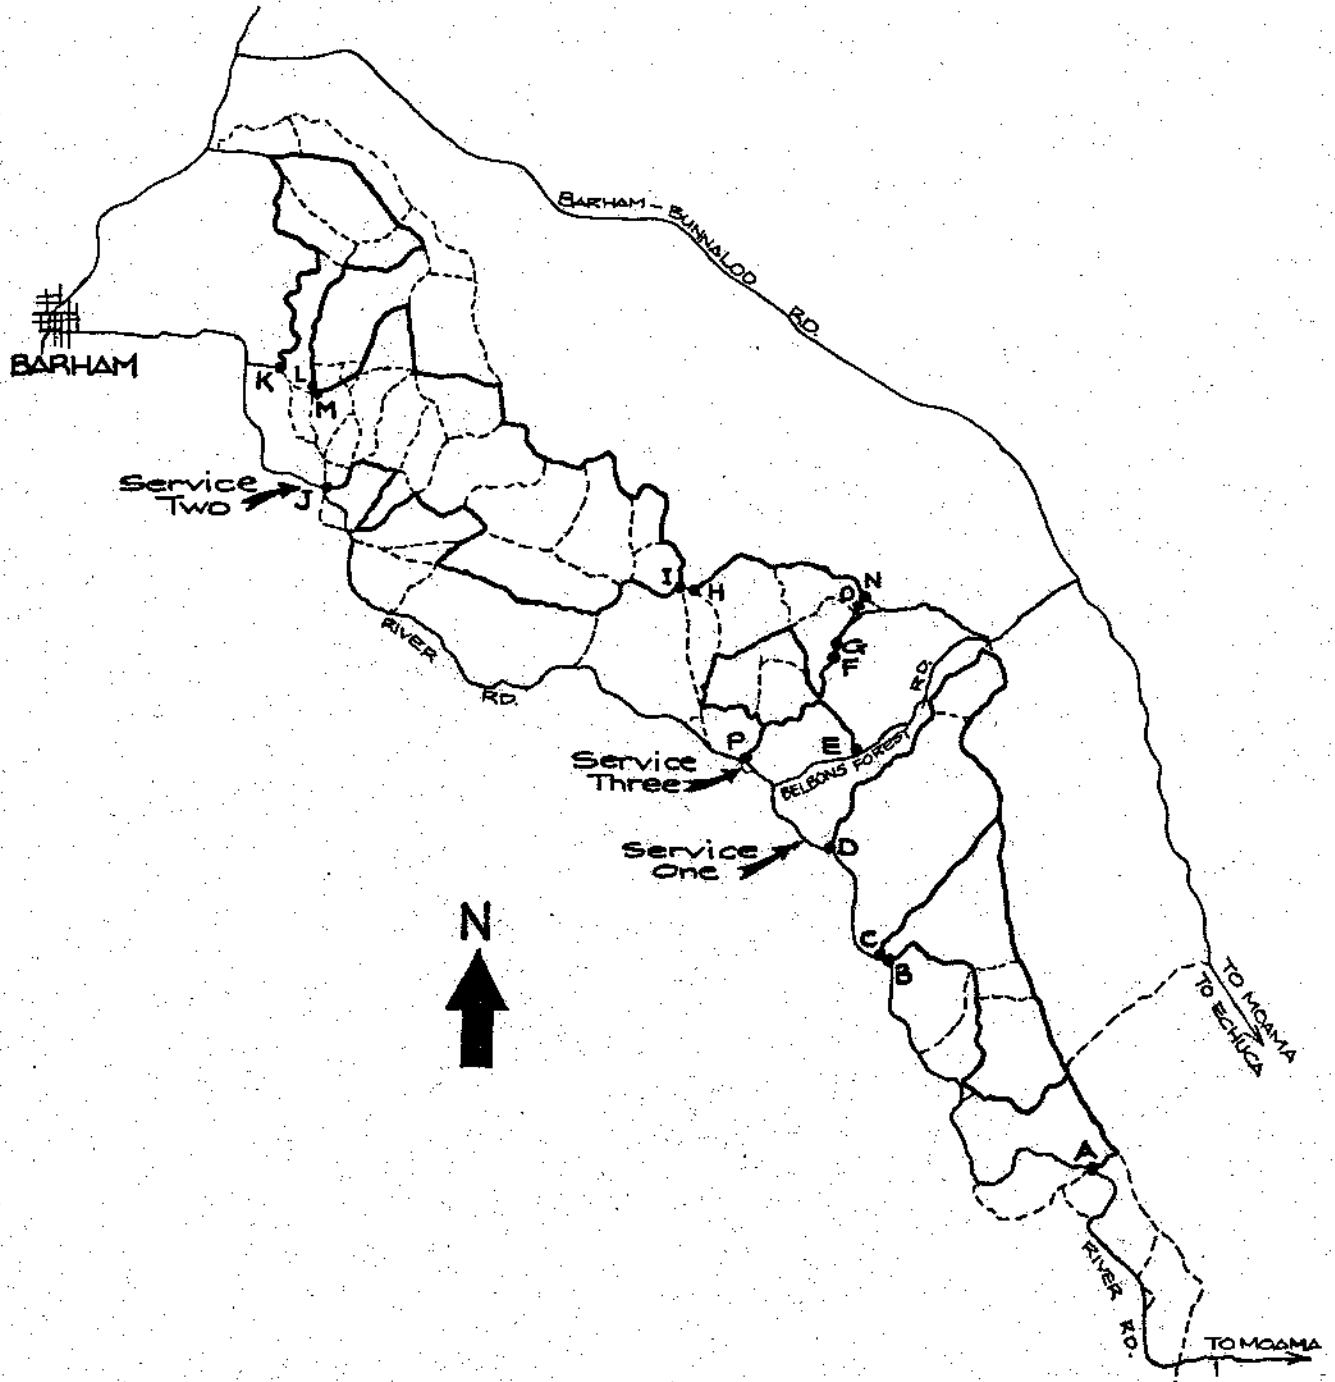

1982 RICH RIVER RALLY

KOONDROOK/PERRICOOTA  
STATE FORESTS  
SCALE 1:250,000

SPECIAL STAGE AWARDS

SS1	River Bank 1.99 Kms Max Penalty 5 mins	- Fastest O/R & Grade 2 \$25 3 \$25 4 \$25 Riverlec Auto Electrics Echuca
SS2	Once upon a Billabong 15.54 Kms Max Penalty 18 mins	- O/R \$25 F & D Lambie Constructions
SS3	Boundary Trail 22.12 Kms Max Penalty 26 mins	- O/R \$25 Grade 3 \$25 Murray Motors, Toyota, Echuca
SS4	Stockyard 15.30 Kms Max Penalty 18 mins	- O/R \$25 Rip Off Motors
SS5	Boysens Blast 7.77 Kms Max Penalty 10 mins	- O/R \$25 Healey Ford Echuca
SS6	Mylor & McMahons 20.87 Kms Max Penalty 23 mins	- O/R \$25 Grade 3 \$25 Rally Pack Galt Automotive Auto Hardware
SS7	Barbers Trail 22.07 Kms Max Penalty 25 mins	- O/R \$25 Grade 3 \$25 Max Schoffel Datsun, Echuca
SS8	Fence Trail at last 21.12 Kms Max Penalty 26 mins	- O/R \$25 Grade 3 \$25 Echuca Motors Holden
SS9	Back to Boysens 6.33 Kms Max Penalty 8 mins	- O/R \$25 Healey Mazda Echuca Max Penalty 8 mins
SS10	Fire Hut 6.85 Kms Max Penalty 9 mins	- O/R \$25 Voucher Tayell Automotive
SS11	Boundary Blast Last 26.77 Kms Max Penalty 29 mins	- O/R \$25 Grade 3 \$25 Rally Pack Chase Fibreglass Auto Hardware

The Event is run as one division - Late Time Limit 60 mins.

SERVICE DETAILS

	STAGE	LIASON	TOTAL	TIME AVAIL.
Start - S.P. 1	40	39	79 kms	20 min.
S.P. 1 -S.P. 2	44	18	62 kms	40 min.
S.P. 2 -S.P. 3	57	9	66 kms	15 min
S.P. 3 -S.P. 4	27	4	31 kms	NO TIME
S.P. 4 -Finish	0	40	40 kms	

TOW TRUCKS

GKT Motors      17 Meninya St      (054) 82-2973