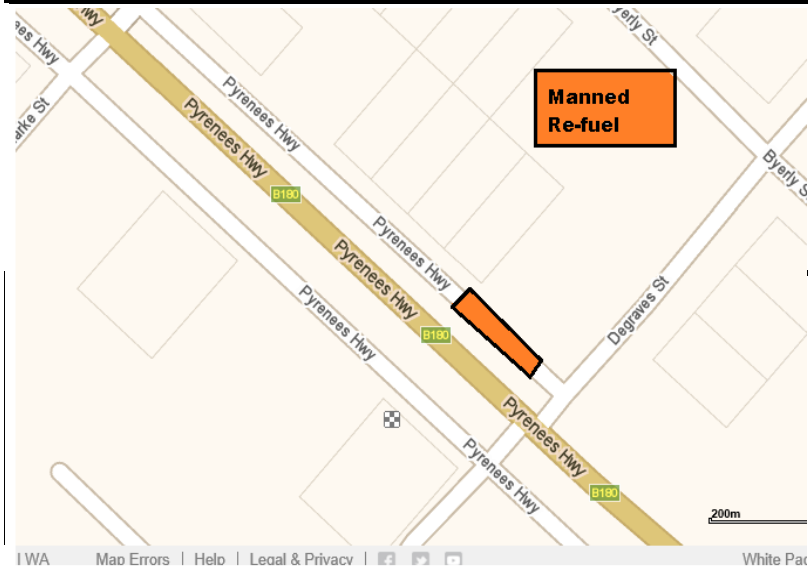

2015 Begonia Rally Spectators and Service Instructions

HQ TO REMOTE REFUEL STOP			
	Average	Distance	Time Allowed
	80 KM	17.70 KM	15 MINS
DISTANCE		INSTRUCTION & SIGNPOST	
CUM	INTER		
0.00	0.00	TR ONTO BITUMEN (GATE	
0.60	0.60	TR	SP
1.80	1.20	GIVEWAY WHEN TR ONTO	
14.80	13.00	TR ONTO SERVICE RD	
PLEASE ONLY REFUEL IN REFUEL ZONE.			

1st car due at : 10:10 am and returning 13:10 pm

CHAMPIONSHIP
VICTORIAN RALLY
focuson furniture