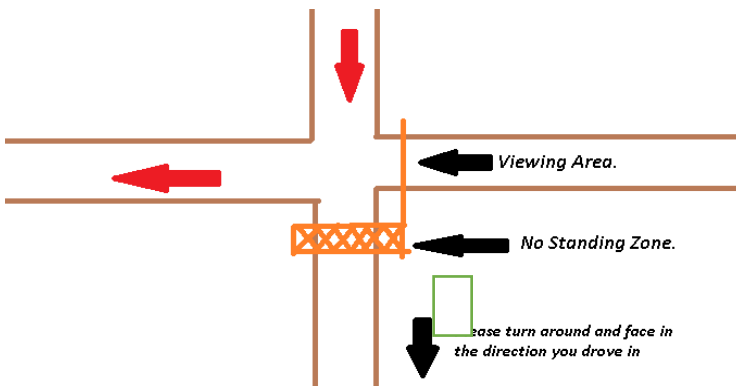

Bendigo Tyre Centre

03 5444 1545
4A Wood St, Bendigo Vic 3550