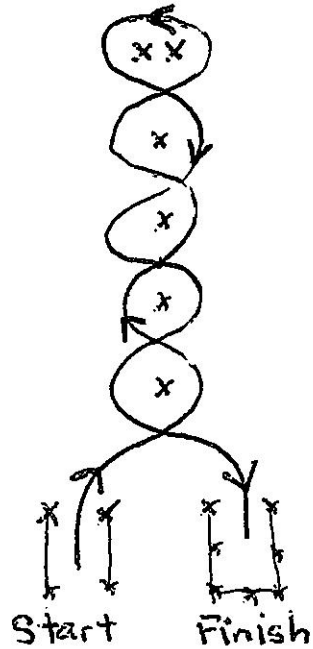

Sect. 2.01

Drive into "turn around area" then drive to finish

Sect. 2.02

Sect. 2.03

Penalties for all 3 sections - plus 5 seconds for each flag hit or stopping partly outside garage. Slowest time plus 10 seconds for finishing wholly outside any garage.