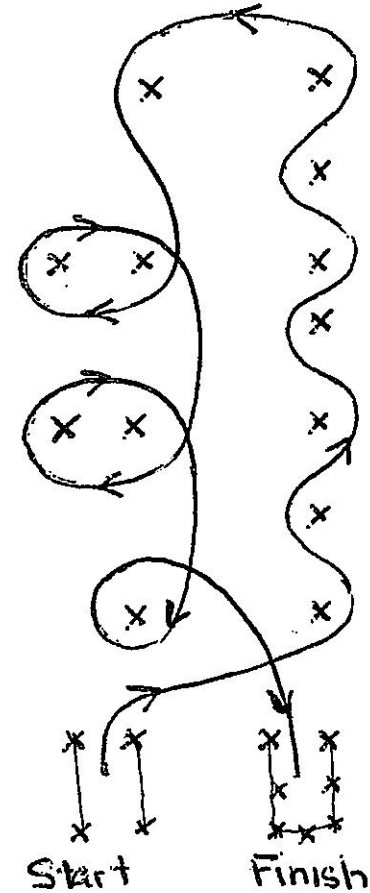

Sect. 2.01

Drive into "turn around area" then drive to finish

Sect. 2.02

Sect. 2.03

Penalties for all 3 sections - plus 5 seconds for each flag hit or stopping partly outside garage. Slowest time plus 10 seconds for finishing wholly outside any garage.